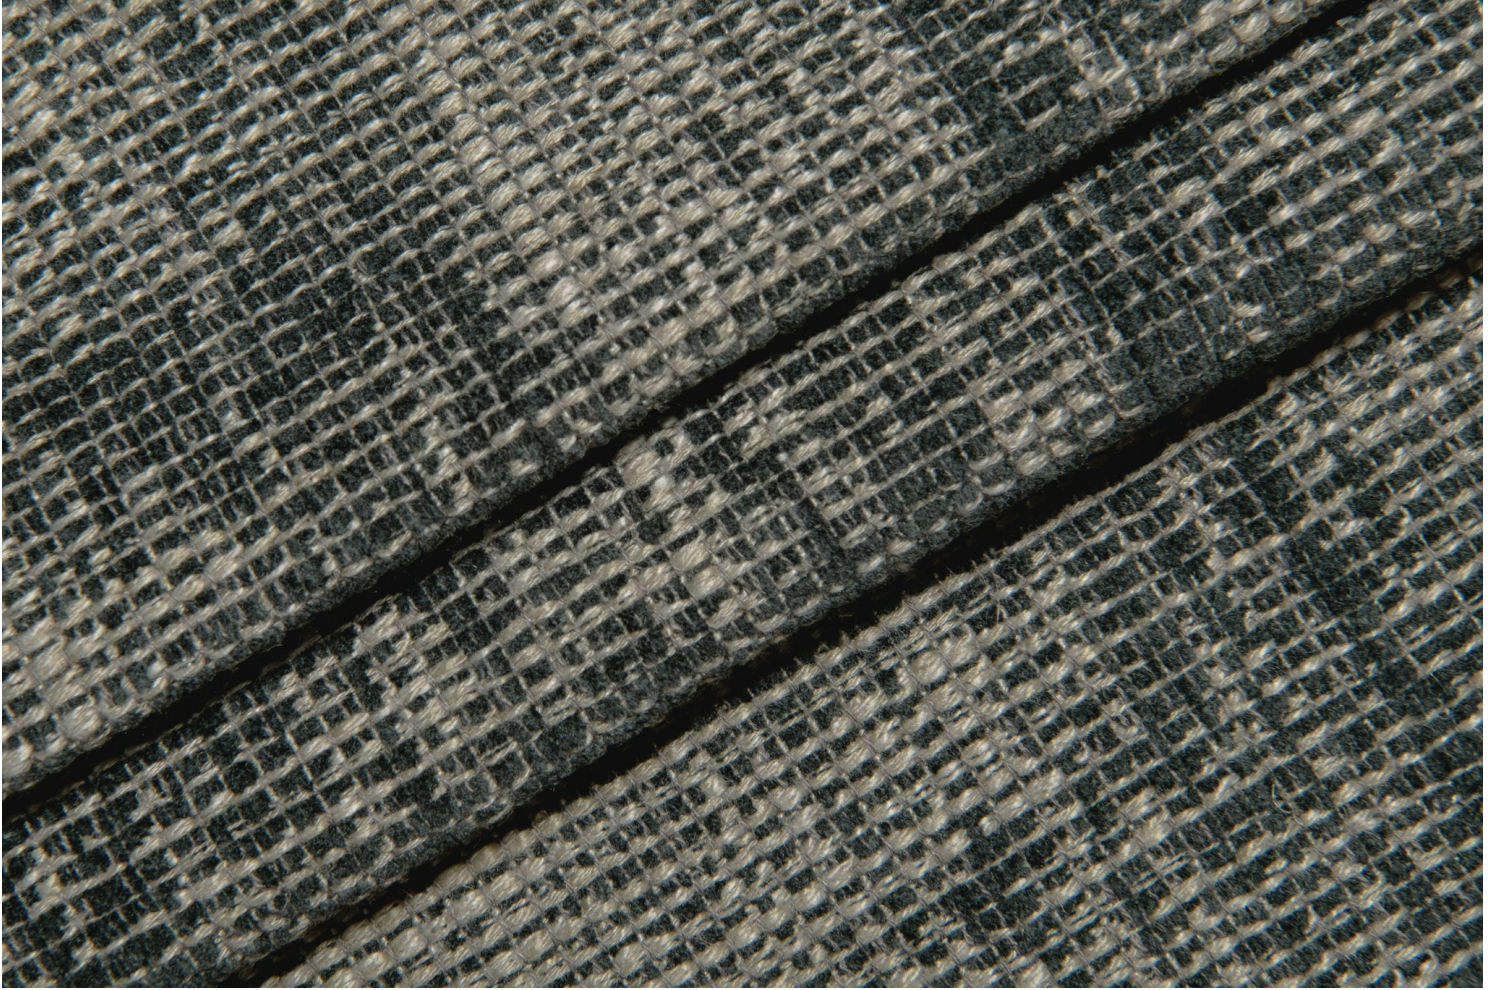

## DISTRESSED TEXTURED WEAVE

SKU: BC91014-B | DISTRESSED TEXTURED WEAVE | LEAD

### MEASUREMENTS

- Content : 39% Poly 25%Viscose 15%Cotton 6%Linen
- Width 54"
- Backing : Acrylic
- Abrasion/ double rubs 50,000
- Cleaning: Spot clean with upholstery shampoo, foam from a mild detergent, or mild dry cleaning solvent. do not saturate with liquid. Pile fabrics may require brushing to restore appearance. Cushion covers should not be removed and dry cleaned.

### PRODUCT DETAILS

A multi-tonal weave with natural variations creates the richly tactile look and feel of our newest fabric offering. A proprietary brushed finishing technique softens the hand and enhances the look, creating a gentle patina.