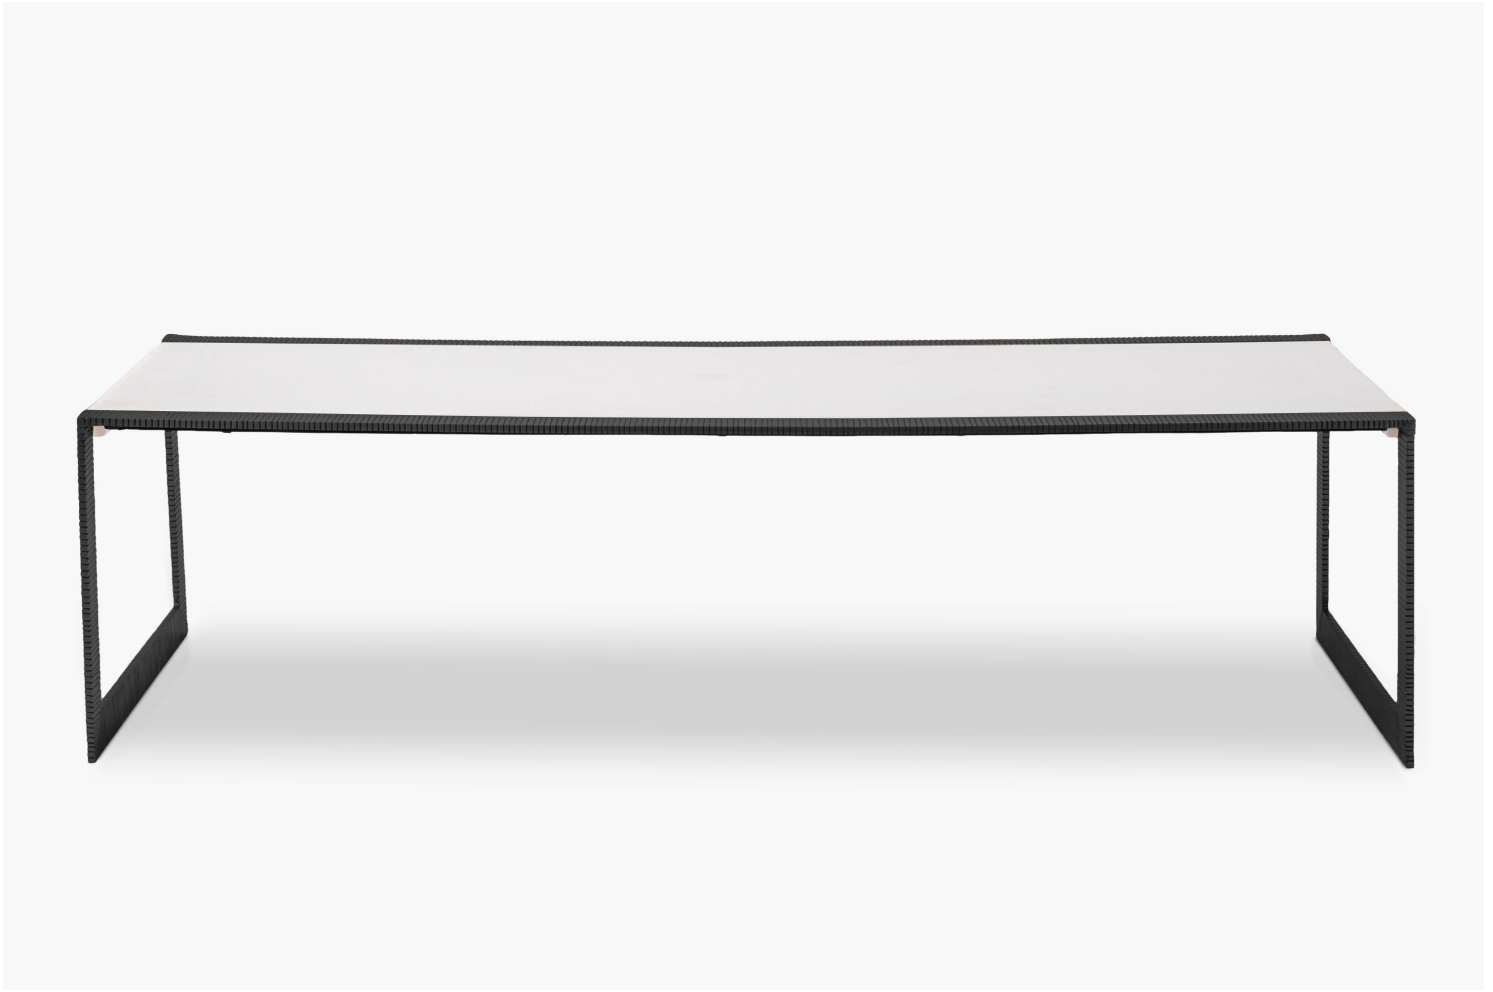

BEN SOLEIMANI

HAWTHORN BLACK SCRIBED COFFEE TABLE

SKU: BC50342-WHST | WHITE MARBLE

MEASUREMENTS

Width: 60" - Depth: 24" Height: 16"

COLORWAYS

WHITE MARBLE

PRODUCT DETAILS

- Scribed black iron frame
- White chiseled stone tabletop
- U-shaped legs
- Imported
- Wipe with a soft dry cloth and avoid the use of harsh chemicals
- Use of coasters is recommended

CUSTOM BY REQUEST