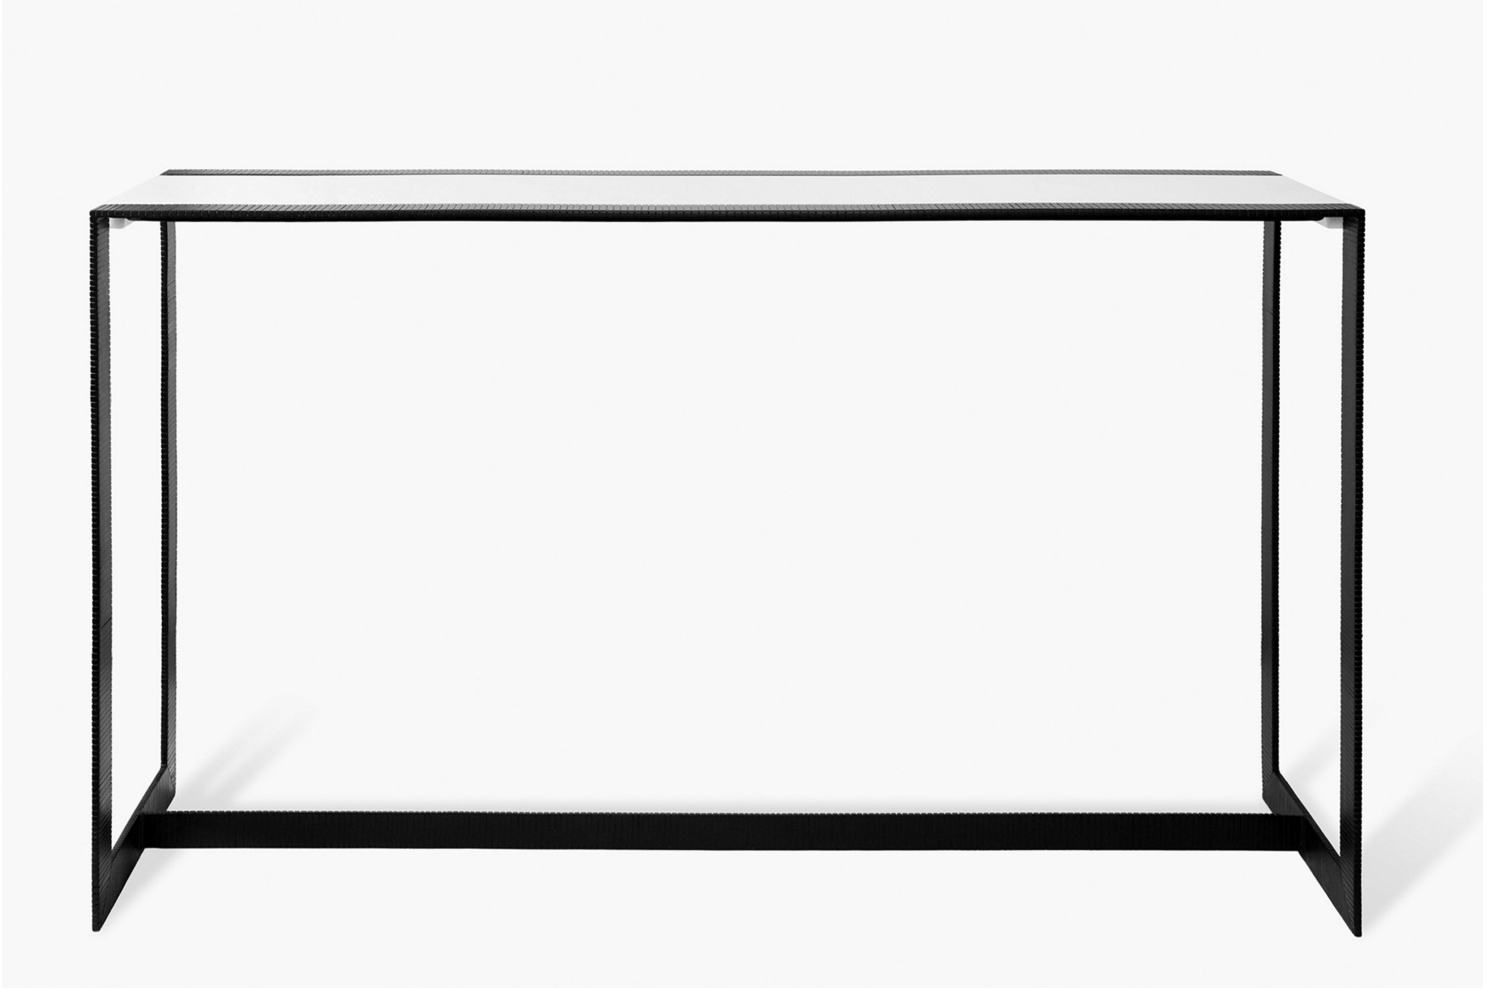

BEN SOLEIMANI

HAWTHORN BLACK SCRIBED CONSOLE TABLE

SKU: BC50357-BLIR | BLACK SCRIBED

MEASUREMENTS

Width: 60" - Depth: 18" Height: 36"

COLORWAYS

WHITE MARBLE

PRODUCT DETAILS

- Scribed black iron frame
- White chiseled stone tabletop
- U-shaped legs
- Imported
- Wipe with a soft dry cloth and avoid the use of harsh chemicals
- Use of coasters is recommended

CUSTOM BY REQUEST