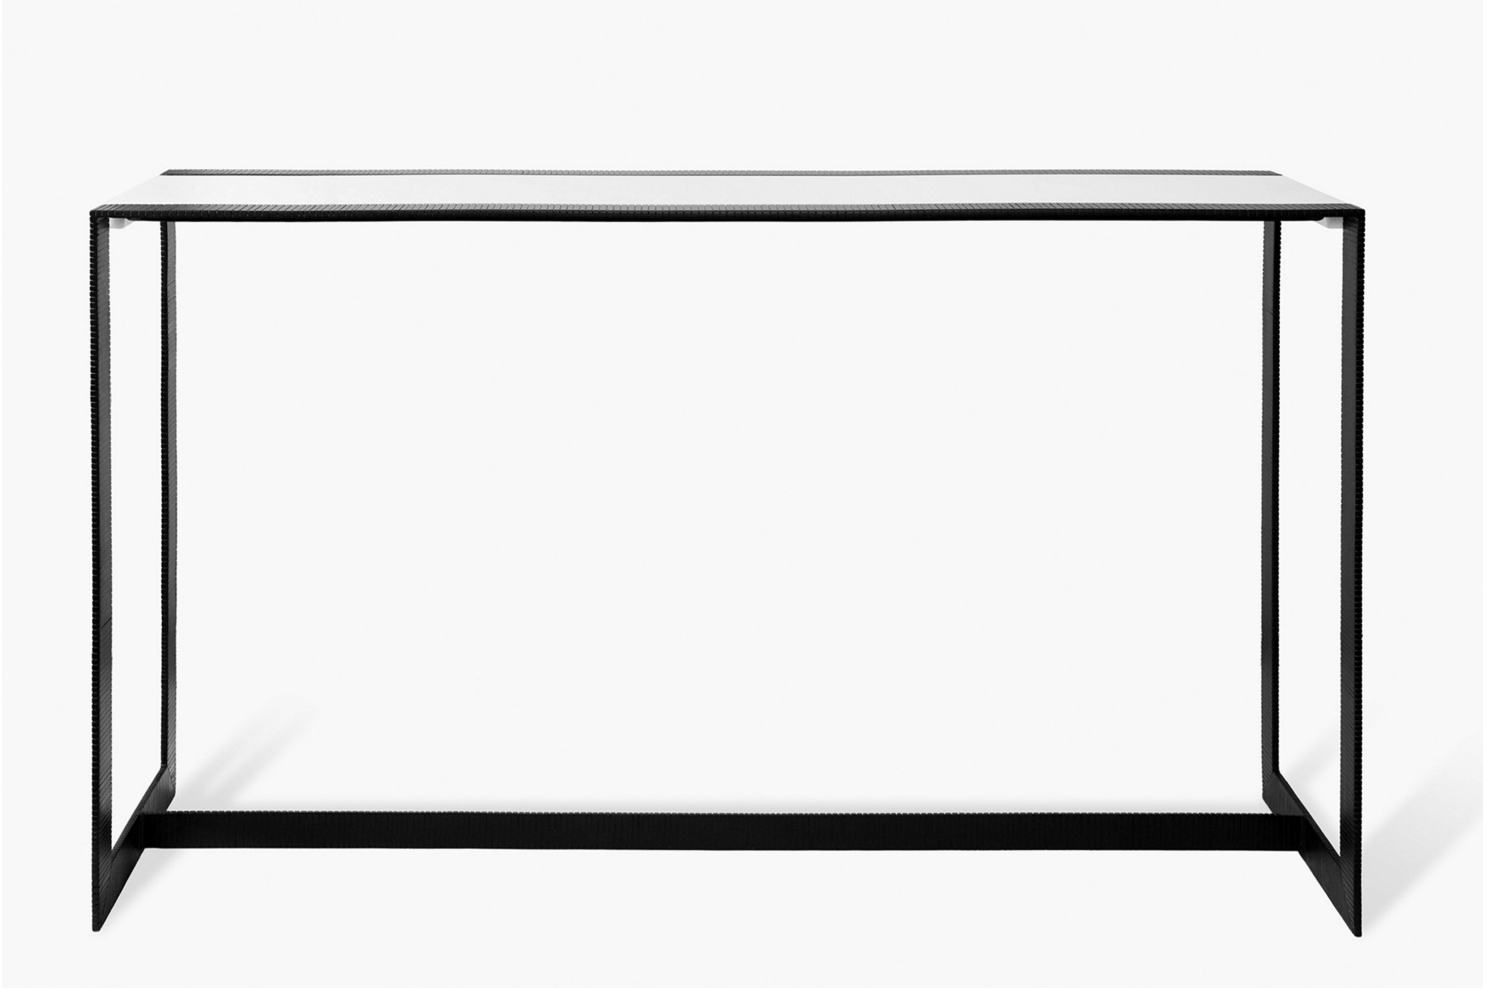

## HAWTHORN BLACK SCRIBED CONSOLE TABLE

SKU: BC50357-BLIR | BLACK SCRIBED

### MEASUREMENTS

Width: 60" - Depth: 18" Height: 36"

### PRODUCT DETAILS

- Scribed black iron frame
- White chiseled stone tabletop
- U-shaped legs
- Imported
- Wipe with a soft dry cloth and avoid the use of harsh chemicals
- Use of coasters is recommended