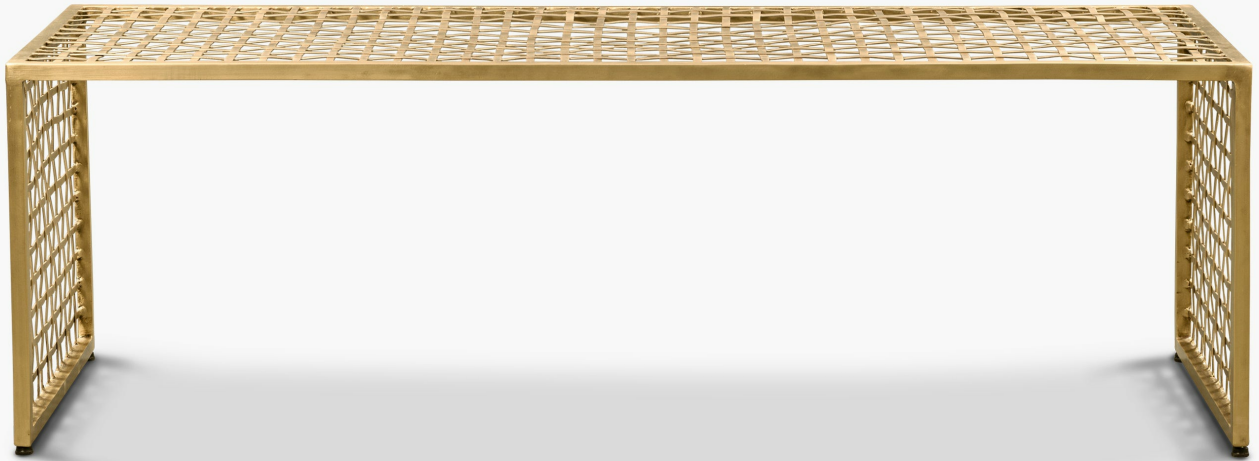

BEN SOLEIMANI

LENNOX WOVEN BRASS COFFEE TABLE

SKU: BC50283-BRSMS | BRASS MESH

MEASUREMENTS

Width: 54" - Depth: 19" Height: 17"

COLORWAYS

BRASS MESH

NICKEL MESH

BRONZE MESH

PRODUCT DETAILS

- Brass mesh
- Waterfall silhouette
- Imported
- Wipe with a soft dry cloth and avoid the use of harsh chemicals
- Use of coasters is recommended

CUSTOM BY REQUEST