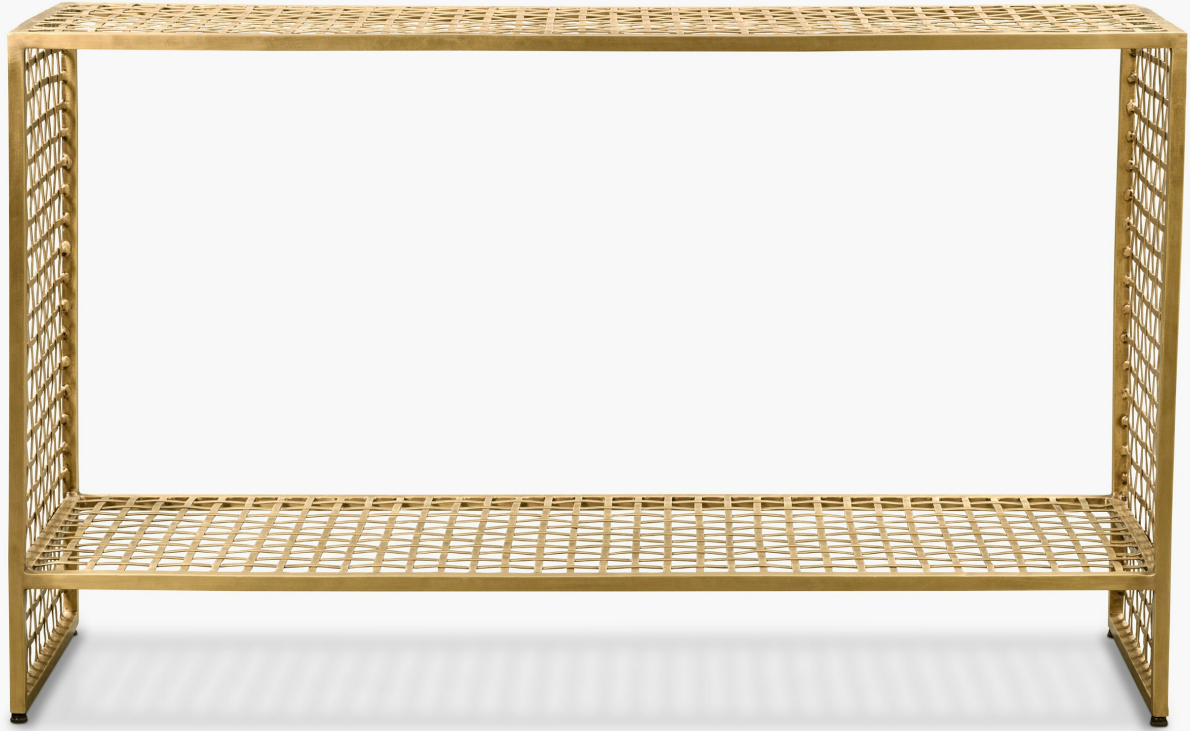

## LENNOX WOVEN BRASS CONSOLE TABLE

SKU: BC50119-BRSMS | BRASS MESH

### MEASUREMENTS

Width: 54" - Depth: 18" Height: 32"

### PRODUCT DETAILS

- Brass mesh
- Waterfall silhouette
- Imported
- Wipe with a soft dry cloth and avoid the use of harsh chemicals
- Use of coasters is recommended

CUSTOM BY REQUEST