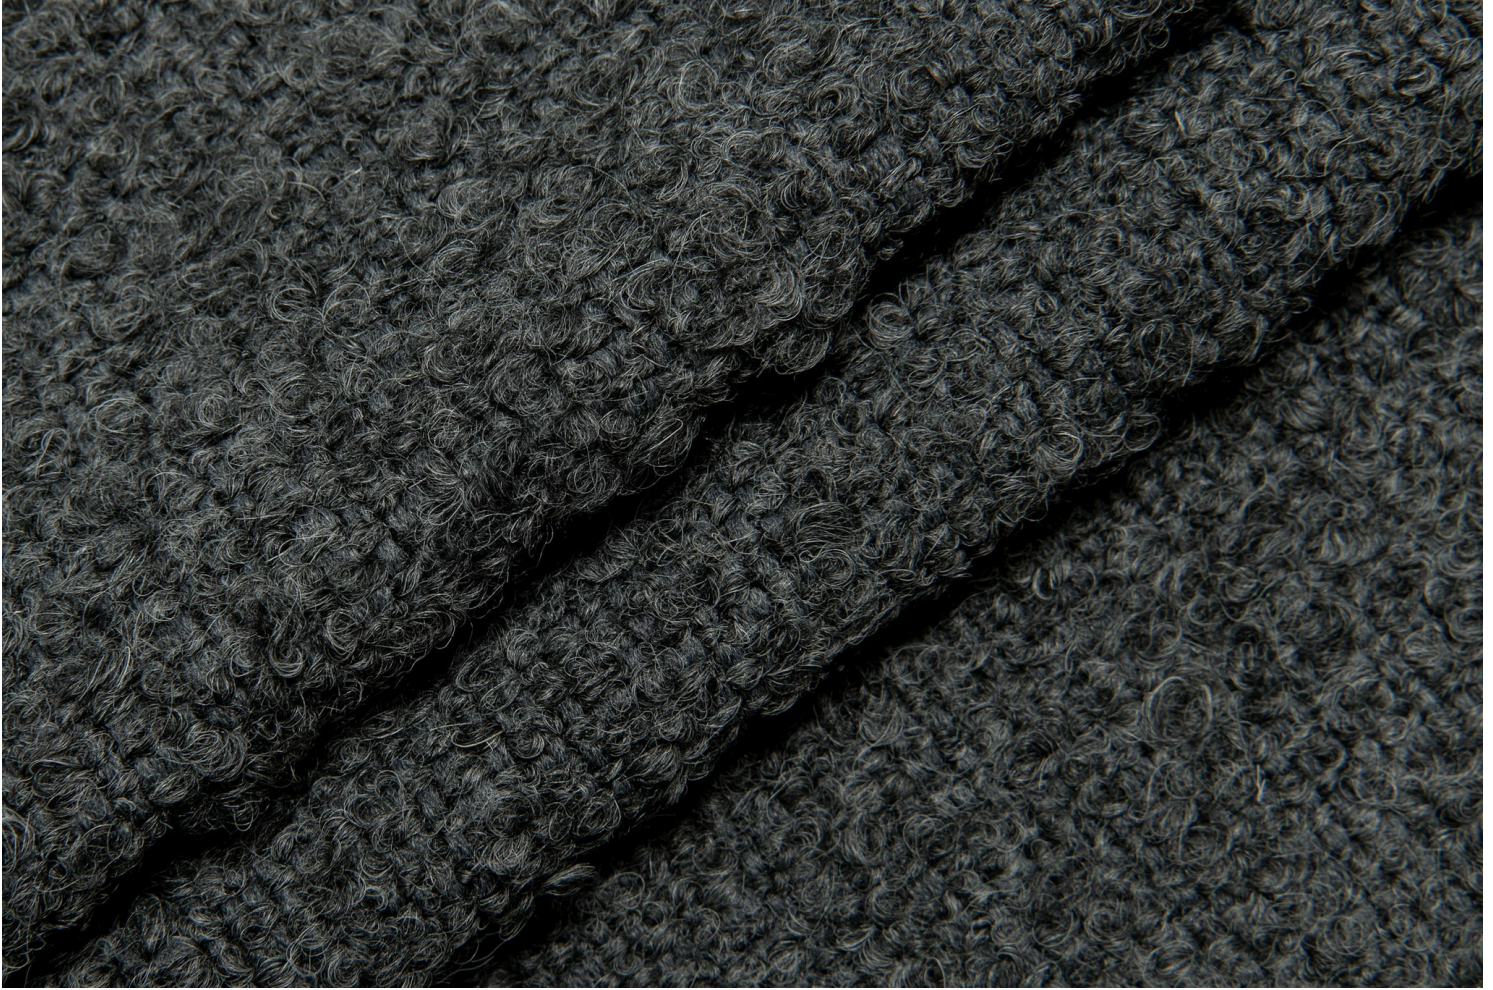

BEN SOLEIMANI

MOHAIR BOUCLE

SKU: BC10513-B-LEAD | MOHAIR BOUCLE | LEAD

MEASUREMENTS

- 37% Acrylic , 23% Cotton, 17% Wool, 12% Alpaca, 11% Polyester
- Professional dry-cleaning recommended.

COLORWAYS

MOHAIR BOUCLE |
LEAD

MOHAIR BOUCLE |
HEATHER

MOHAIR BOUCLE |
SAND

MOHAIR BOUCLE |
CHALK

PRODUCT DETAILS

Our exquisite Italian wool/mohair blend boucle features luscious and soft mohair yarns paired with the classic nubbinness of the boucle. A bold choice for statement-making upholstery, pillows and drapes.