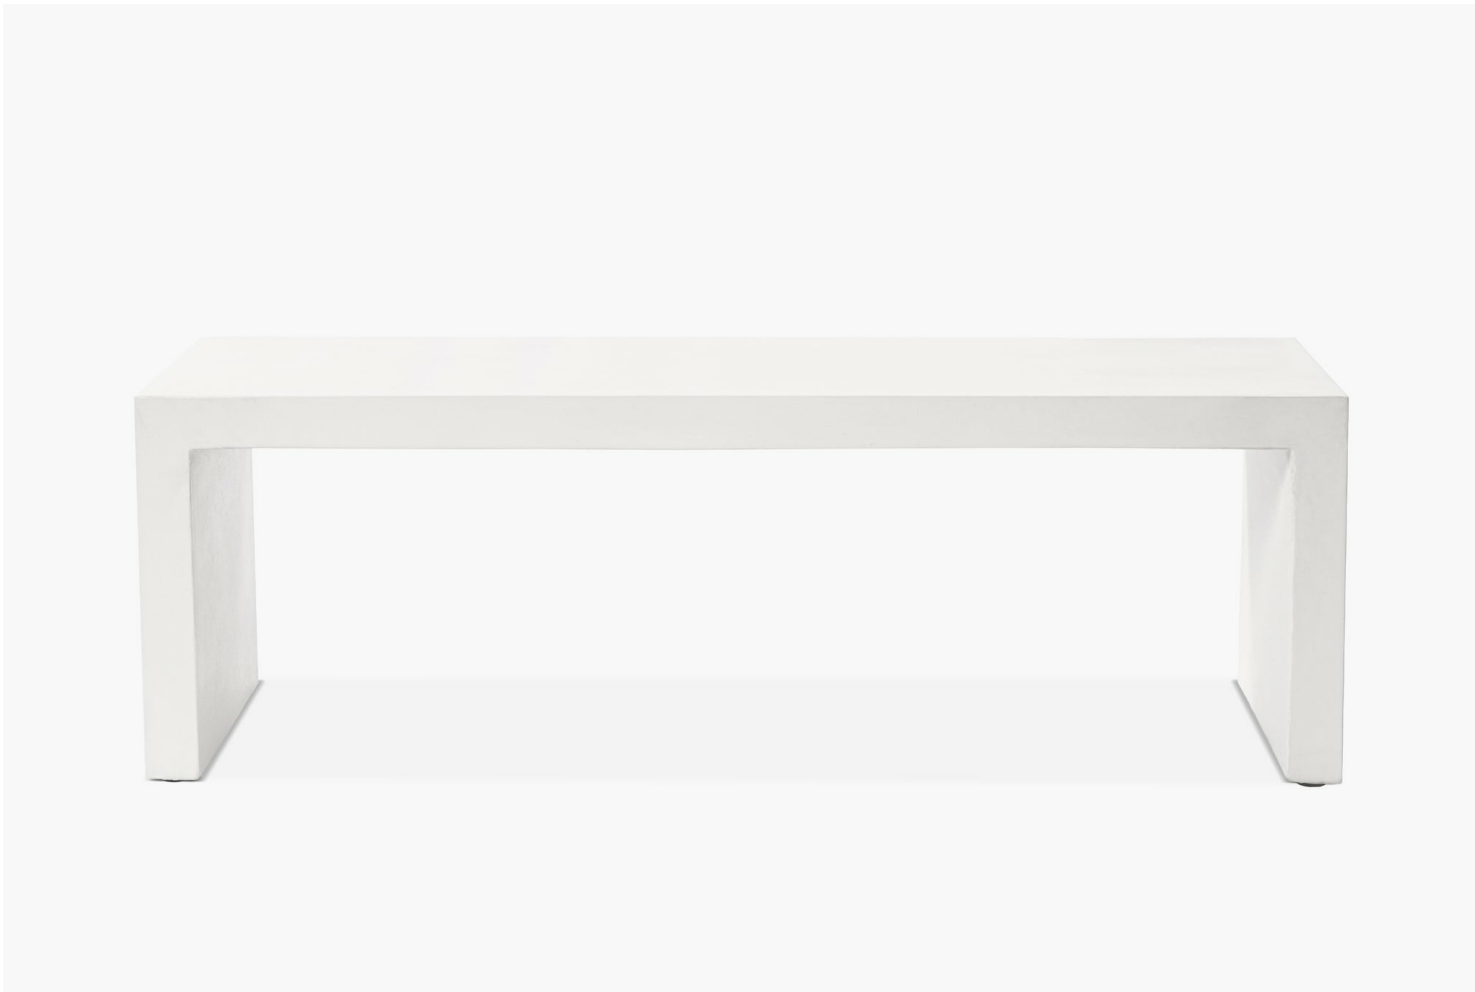

BEN SOLEIMANI

TUSK CONCRETE BENCH

SKU: BC58981-S-WHT | CONCRETE | WHITE

MEASUREMENTS

- Small - 15.5" W x 54" L x 17.7" H / 145lbs
- Medium - 15.5" W x 60" L x 17.7" H / 148lbs
- Large - 15.5" W x 71" L x 17.7" H / 152lbs

COLORWAYS

CONCRETE | WHITE

CONCRETE | GREY

CONCRETE | DARK
GREY

PRODUCT DETAILS

- Available in three sizes
- Due to the distinctive and original connotation of concrete, each concrete item is unique and may display natural markings and cracks, along with slight color variations due to the casting process.
- By the nature of the natural material of concrete, extra care is needed to maintain its beauty. Wipe spills immediately to avoid staining. Do not use commercial cleaners not intended for concrete. Use a breathable cover to protect against elements when not in use. Concrete is a natural material, porous in nature. Maintain care for your piece by wiping spills immediately, avoid cleaners not intended for concrete; use a breathable cover during inclement weather.
- A 50% restocking fee and redelivery fee will be applied to all concrete items that are returned or exchanged for reasons other than the manufacturer's defect or damage.

AVAILABLE SIZES

Small, Medium and Large

CUSTOM BY REQUEST